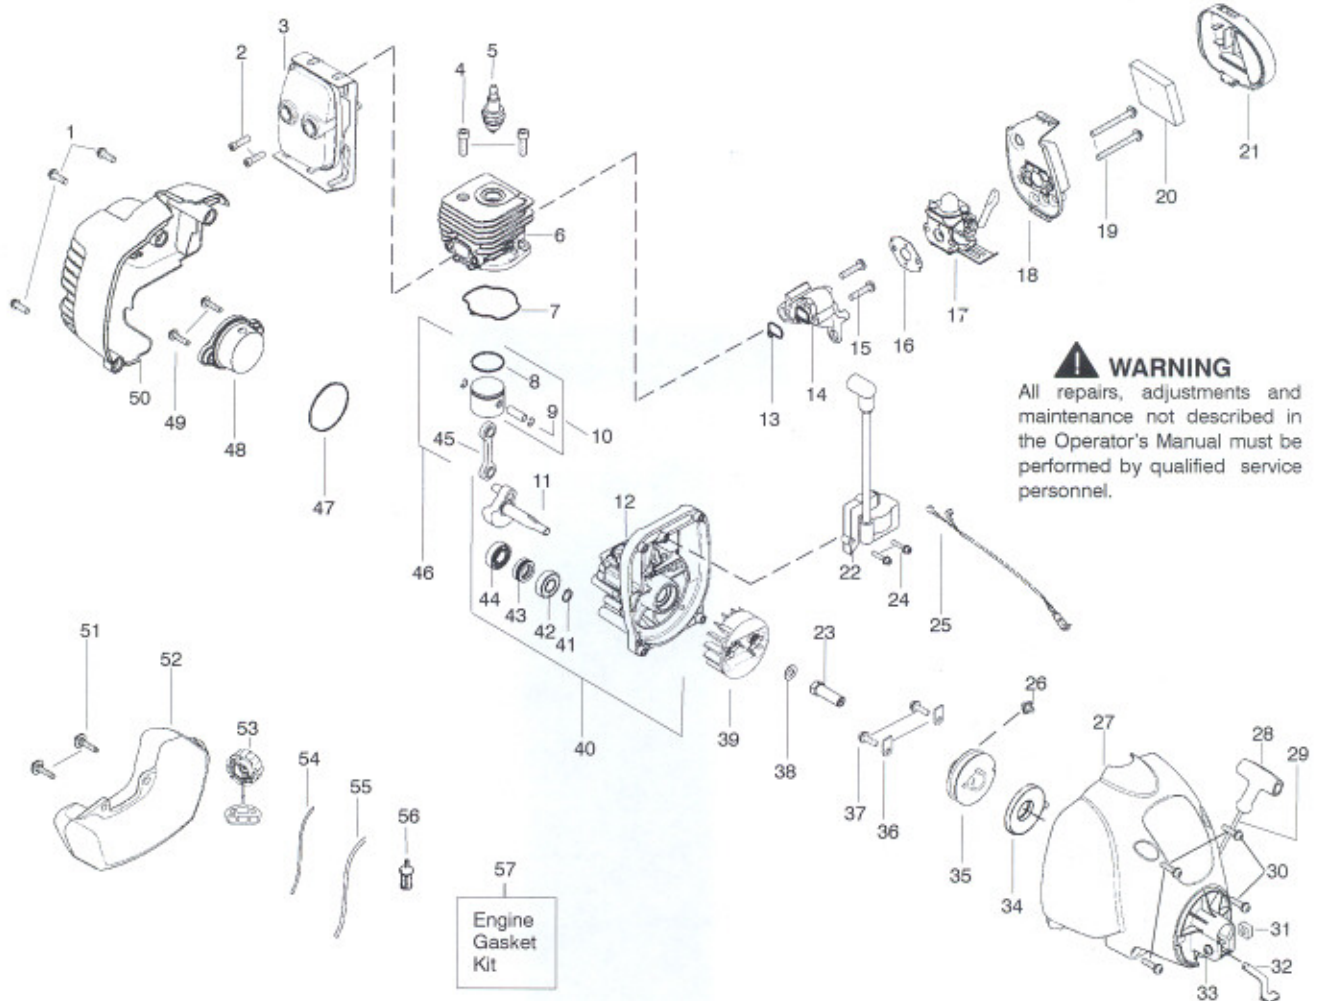

PARTS LIST NO. 545011593		PARTNER PARTS LIST	MODEL(S) Colibri II S	
DATE 3/31/09	Replaces 545011593 - 11/05/06		NOTE: Illustration may differ from actual model due to design changes	PAGE NO. 2

WARNING
All repairs, adjustments and maintenance not described in the Operator's Manual must be performed by qualified service personnel.

Ref.	Part No.	Description	Ref.	Part No.	Description	Ref.	Part No.	Description
1.	530015880	Screw	20.	530057781	Foam-Air Filter	45.	530069945	Assy-Connecting Rod
2.	530058982	Bolt-Muffler	21.	530057584	Cover-Air Box	46.	530071785	Kit-Piston/Rod Assy
3.	530057863	Assy-Muffler/Shield (Incl. 2)	22.	545024901	Ignition Module			(Incl. 10 & 45)
4.	530015953	Screw-Cylinder	23.	530038604	Coupling-Drive	47.	530071750	O-Ring-C'case (kit)
5.	952030249	Spark Plug (RCJ 6Y)	24.	530016357	Screw	48.	530057954	Assy-Plug (incl.47)
6.	530012541	Cylinder	25.	530049018	Assy-Harness	49.	530016386	Screw
7.	530071750	Seal-Cylinder (kit)	26.	530016392	Screw	50.	545011001	Shroud-Rear
8.	530055120	Piston Ring	27.	545010601	Assy.-Fan Hsg	51.	530016445	Retainer-Tank
9.	530015162	Retainer-Piston Pin	28.	530027569	Handle-Starter	52.	530058712	Assy-Fuel Tank (incl. filter, lines & fuel cap)
10.	530071833	Kit - Piston (Incl. 8, 9)	29.	530071767	Kit - Rope	53.	530014347	Assy-Fuel Cap
11.	530057829	Assy-Crankshaft	30.	530016386	Screw	54.	530069247	Kit-Fuel Line (Small)
12.	530012582	Assy-Crankcase (Incl. 42,43,44)	31.	530016124	Nut	55.	530069216	Kit-Fuel Line (Large)
13.	530071750	Seal-Cyl/Carb.(kit)	32.	530057588	Clip-Spring	56.	530095646	Assy-Fuel Pickup
14.	530057547	Adapter-Carb.	33.	530016430	Screw	57.	530071750	Kit-Engine Gasket (Incl. 7,13,16,47)
15.	530016441	Screw	34.	530042085	Spring-Starter			Not Shown
16.	530071750	Gasket-Carb. (kit)	35.	530071786	Kit-Pulley-Starter	530058709		Bulb-Purge(zama)
17.	----	Kit-Carb.	36.	530027523	Retainer-Pulley	530035497		Bulb-Purge(walbro)
	530071822	Zama (C1U-W24)	37.	530015775	Screw	530058569		Choke Lever - Zama
	545081807	Walbro (WT-670)	38.	530015828	Washer-Flat	530059297		Choke Lever - Walbro
(Note: Repair kits are not available for this carburetor)			39.	545005101	Assy-Flywheel			
18.	530059267	Air Box	40.	530071768	Assy-C'case & C'shaft (Incl. 11,12,41)			
19.	530016429	Screw	41.	530015941	Retain. Ring-C'shaft			
			42.	530055728	Outer Bearing			
			43.	530019264	Seal			
			44.	530032125	Inner Bearing			

✓ = NEW PART NUMBER FOR THIS IPL

* = REFER TO THE SERVICE REFERENCE INDICATED FOR MORE INFORMATION. (LOCATED AT END OF IPL)