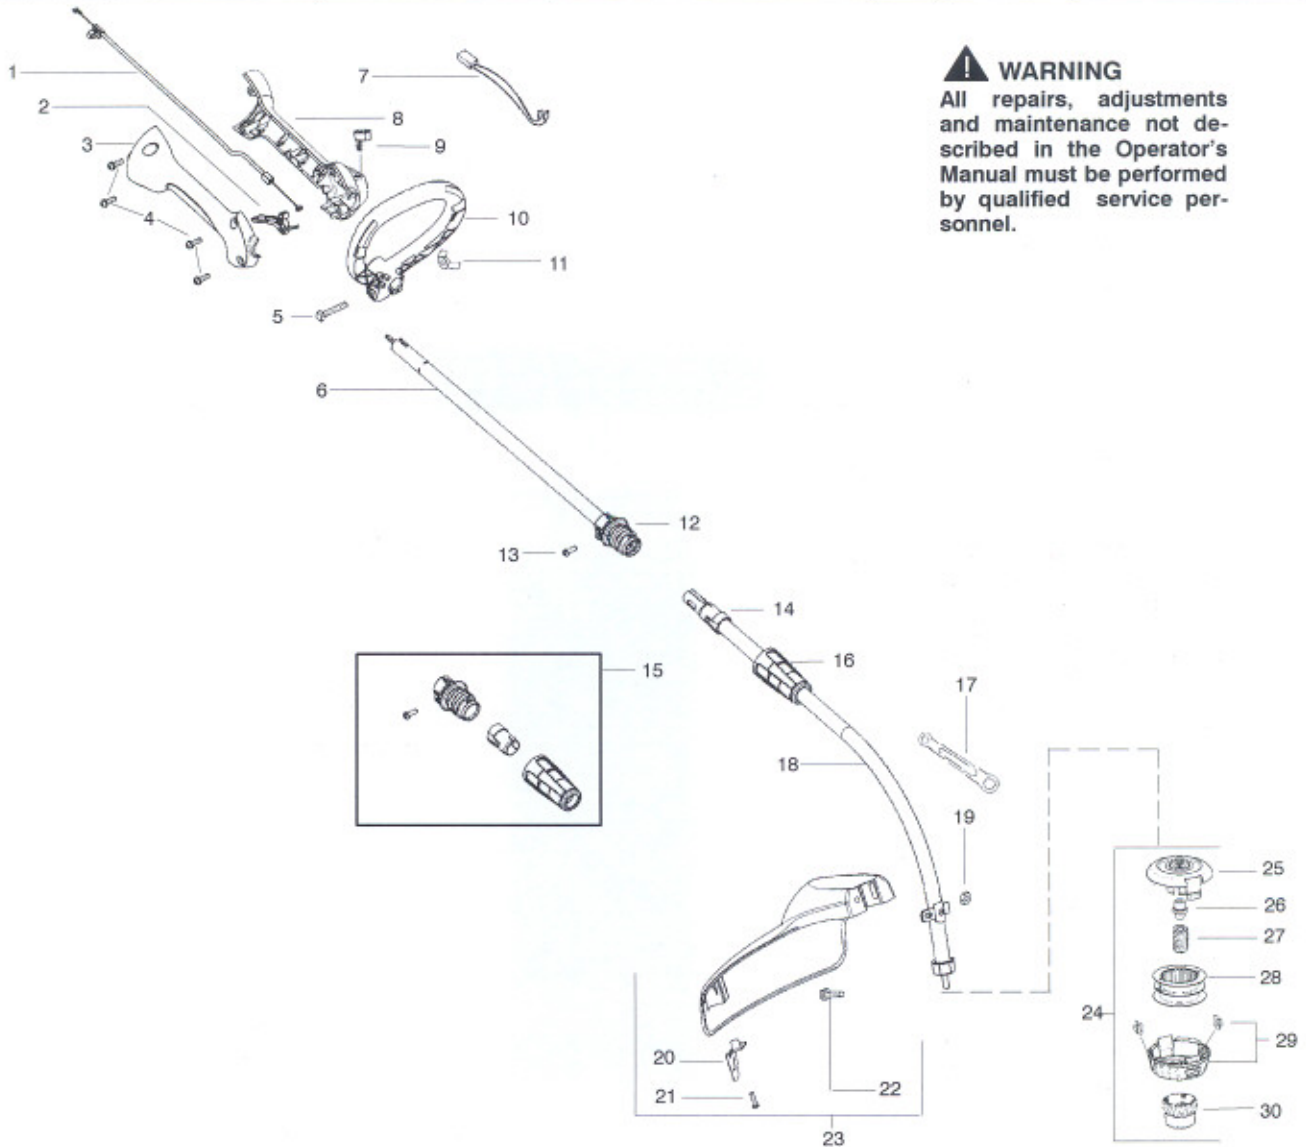

P.N. 9527157-44

PARTS LIST NO. 545011593		PARTNER PARTS LIST	MODEL(s) Colibri II S	
DATE 3/31/09	Replaces 545011593 - 11/05/08		Note: Illustration may differ from actual model due to design changes	PAGE NO. 1

WARNING
All repairs, adjustments and maintenance not described in the Operator's Manual must be performed by qualified service personnel.

Ref.	Part No.	Description	Ref.	Part No.	Description
1.	530057991	Assy-Throttle Cable	22.	530015820	Bolt
2.	530049107	Trigger	23.	530071972	Kit-Shield Assy (Incl. 17,19,20,21,22)
3.	530057582	Throttle Hsg. (Right)	24.	537419205	Assy-Cutting Head (Incl. 25,26,27,28,29,30)
4.	530015880	Screw-Throttle Hsg.	25.	537419303	Housing - gray
5.	530015821	Bolt-Handle	26.	537419901	Adapter
6.	545008058	Kit-Upper Shaft (Incl. 12,13)	27.	537338801	Spring
7.	530054183	Assy-Wire	28.	545080801	Assy - Wound Spool
8.	530059952	Throttle Hsg. (Left)	29. *	545003365	Kit-Cover and Eyelet
9.	530069572	Kit-Switch	30.	537419601	Knob
10.	530058580	Assy-Handle (Incl. 5,11)			Not Shown
11.	530016152	Wingnut			Operator Manual
12.	----	Collet (ref. 15)			Scan
13.	530015880	Screw 10-14 x 5/8"			Euro
14.	----	Collar-Shaft (ref. 15)			Euro 3
15.	545008057	Kit-Coupler Shaft (Incl. 12,13,14,16)			Euro 4
16.	----	Nut-Collet (ref. 15)			Turkish
17.	530056401	Wrench			Decal-Shaft Warning
18.	545008064	Kit-Lower Shaft (Incl. 14,16)			
19.	530015197	Nut			
20.	530052287	Line Limiter			
21.	530015966	Screw-Line Limiter			

✓ = NEW PART NUMBER FOR THIS IPL   * = REFER TO THE SERVICE REFERENCE/NOTE INDICATED FOR MORE INFORMATION. (LOCATED AT END OF IPL)